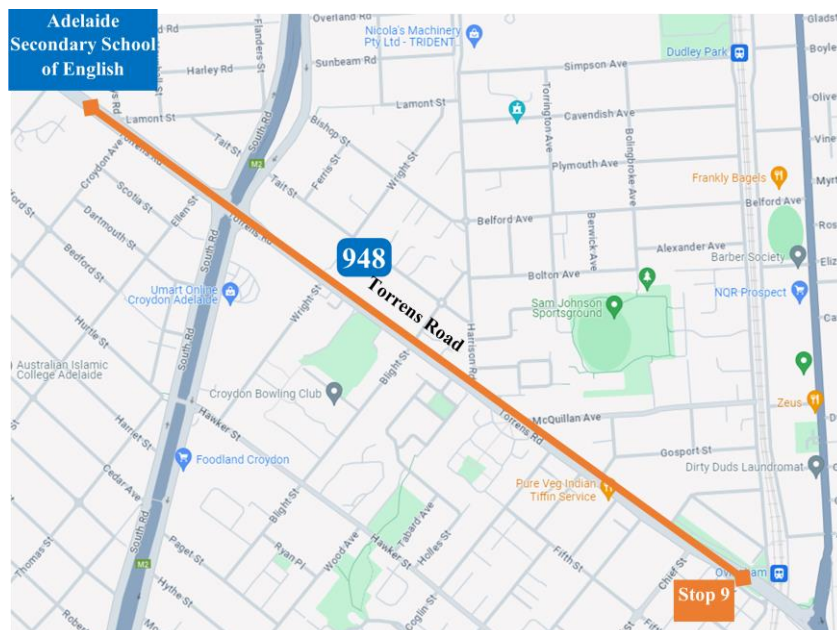

Adelaide Secondary School of English

- **School Bus 466** - Only pick up and set down students between Elizabeth Interchange and Salisbury Interchange. EXPRESS (NO pickup/set down) between Salisbury Interchange and Adelaide Secondary School of English.
- **School Bus 467** - Only pick up and set down students between Stop 50A (Waterloo Corner Road) and Stop 32 (Salisbury High Way). EXPRESS (NO pickup/set down) between Stop 32 (Salisbury High Way) and Adelaide Secondary School of English.
- **School Bus 468** - Only pick up and set down students between Stop 47B (Cross Keys Road) and Stop 114 (Regency Road). EXPRESS (NO pickup/set down) between Stop 114 (Regency Road) and Adelaide Secondary School of English.

**** PLEASE CHECK details of Bus Routes and Timetables on the Adelaide Metro website during week 2 of school holidays.**

<https://www.adelaidemetro.com.au>

CHANGES TO OTHER SCHOOL BUSES

- **School Bus 947** - Only pick up and set down students between Stop 17 and Stop 24 (Prospect Road). EXPRESS (NO pickup/set down) between Stop 17 (Prospect Road) and Adelaide Secondary School of English.
- **School Bus 948** - Only pick up students in the afternoon from Adelaide Secondary School of English then EXPRESS (NO pickup/set down) to Stop 9 (Torrens Road), near Ovingham Station.

School Bus 951

- Morning services:**

From Stop X2 King William Street to Adelaide Secondary School of English

Bus 1 - Start at 8:09am

Bus 2 - Start at 8:16am

- Afternoon services:**

From Adelaide Secondary School of English to Stop VS3 Victoria Square

EXPRESS (NO pickup/set down) from Adelaide Secondary School of English to Stop A3 King William Road.