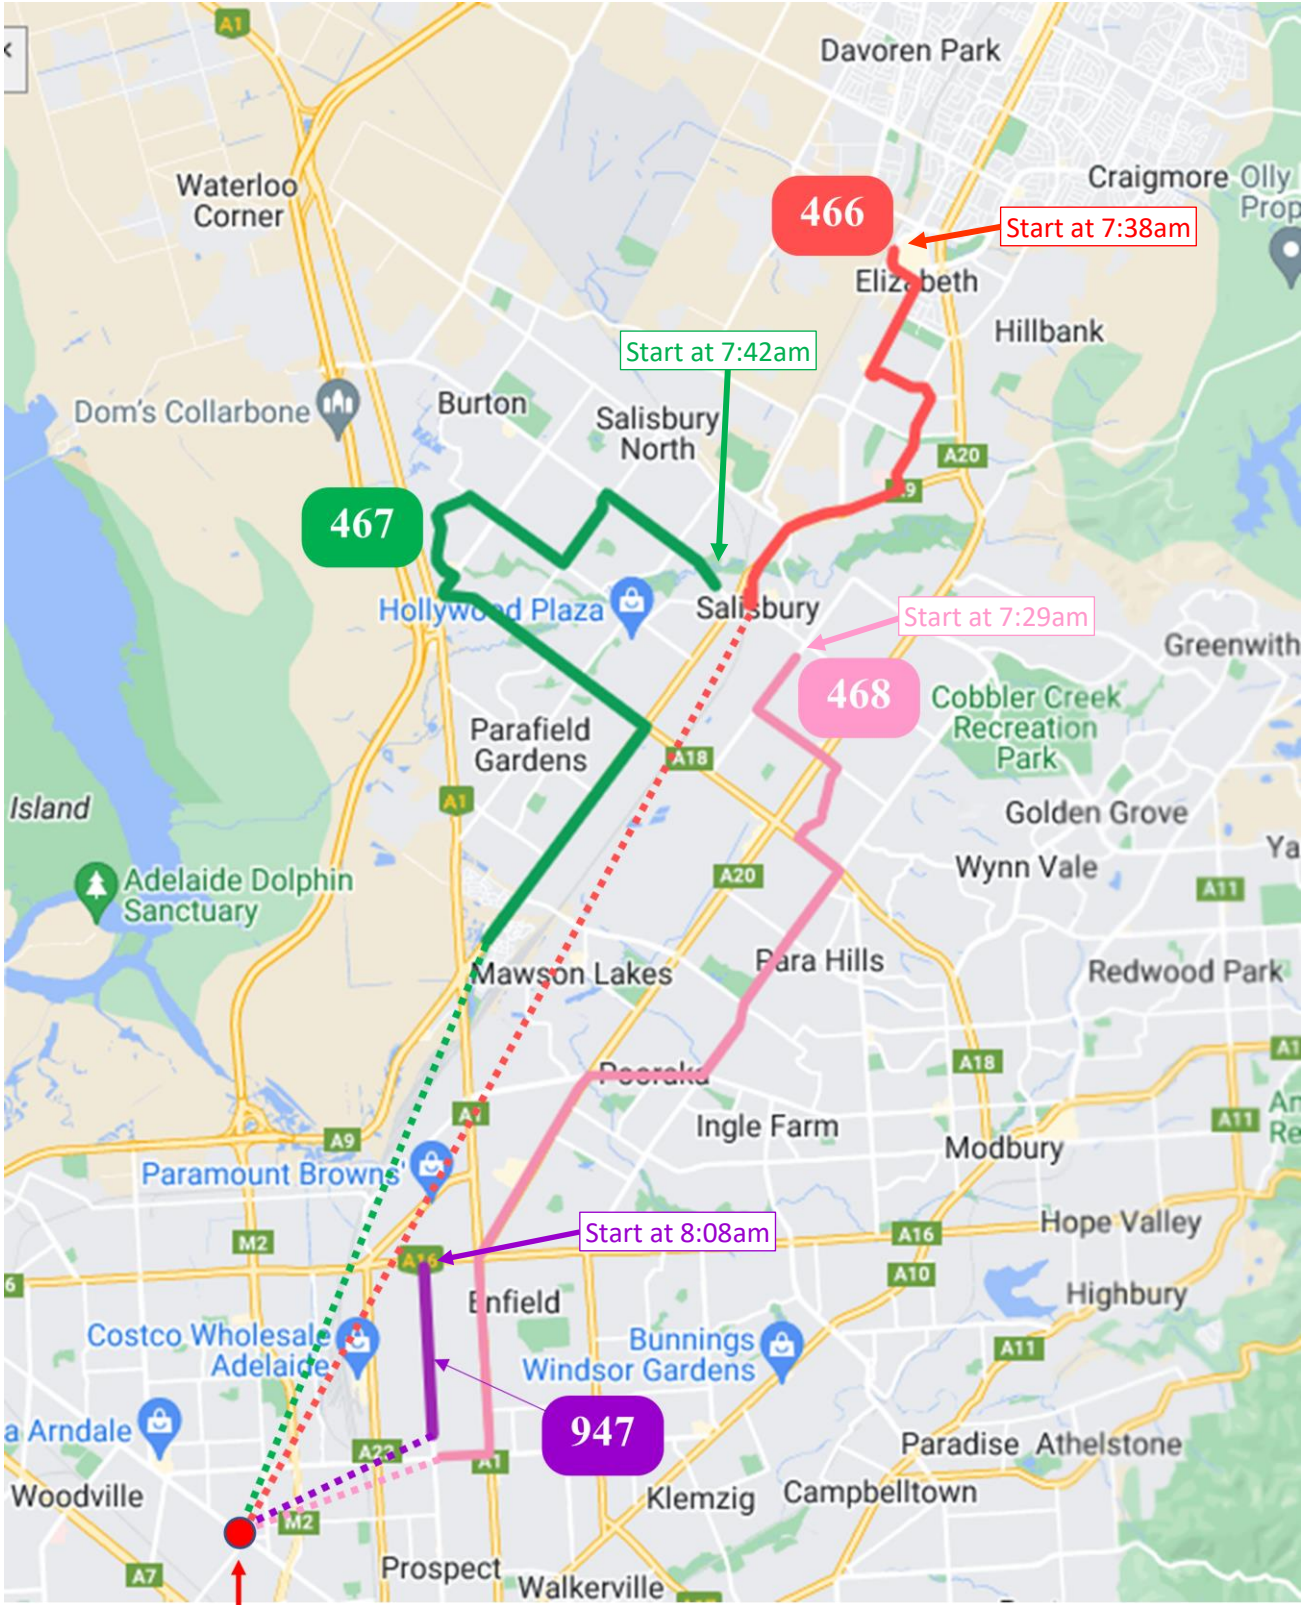

Adelaide Secondary School of English

- **School Bus 466** - Only pick up and set down students between Elizabeth Interchange and Salisbury Interchange. EXPRESS (NO pickup/set down) between Salisbury Interchange and Adelaide Secondary School of English.
- **School Bus 467** - Only pick up and set down students between Stop 50A (Waterloo Corner Road) and Stop 32 (Salisbury High Way). EXPRESS (NO pickup/set down) between Stop 32 (Salisbury High Way) and Adelaide Secondary School of English.
- **School Bus 468** - Only pick up and set down students between Stop 47B (Cross Keys Road) and Stop 114 (Regency Road). EXPRESS (NO pickup/set down) between Stop 114 (Regency Road) and Adelaide Secondary School of English.

**** PLEASE CHECK details of Bus Routes and Timetables on the Adelaide Metro website during week 2 of school holidays.**

<https://www.adelaidemetro.com.au>

CHANGES TO OTHER SCHOOL BUSES

- **School Bus 947** - Only pick up and set down students between Stop 17 and Stop 24 (Prospect Road). EXPRESS (NO pickup/set down) between Stop 17 (Prospect Road) and Adelaide Secondary School of English.
- **School Bus 948** - Only pick up students in the afternoon from Adelaide Secondary School of English then EXPRESS (NO pickup/set down) to Stop 9 (Torrens Road), near Ovingham Station.

School Bus 951

- Morning services:**

From Stop X2 King William Street to Adelaide Secondary School of English

Bus 1 - Start at 8:09am

Bus 2 - Start at 8:16am

- Afternoon services:**

From Adelaide Secondary School of English to Stop VS3 Victoria Square

EXPRESS (NO pickup/set down) from Adelaide Secondary School of English to Stop A3 King William Road.