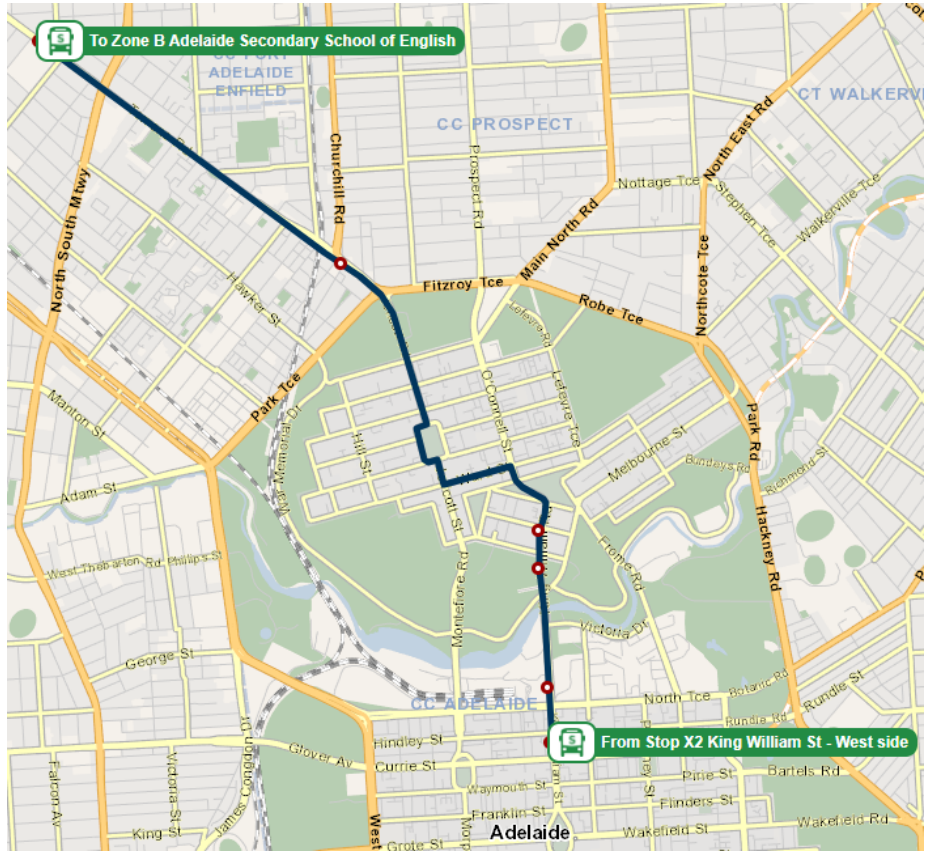

Adelaide Secondary School of English

- **School Bus 466** - Only pick up and set down students between Elizabeth Interchange and Salisbury Interchange. EXPRESS (NO pickup/set down) between Salisbury Interchange and Adelaide Secondary School of English.
- **School Bus 467** - Only pick up and set down students between Stop 50A (Waterloo Corner Road) and Stop 32 (Salisbury High Way). EXPRESS (NO pickup/set down) between Stop 32 (Salisbury High Way) and Adelaide Secondary School of English.
- **School Bus 468** - Only pick up and set down students between Stop 47B (Cross Keys Road) and Stop 114 (Regency Road). EXPRESS (NO pickup/set down) between Stop 114 (Regency Road) and Adelaide Secondary School of English.

**** PLEASE CHECK details of Bus Routes and Timetables on the Adelaide Metro website during week 2 of school holidays.**

<https://www.adelaidemetro.com.au>

CHANGES TO OTHER SCHOOL BUSES

- **School Bus 947** - Only pick up and set down students between Stop 17 and Stop 24 (Prospect Road). EXPRESS (NO pickup/set down) between Stop 17 (Prospect Road) and Adelaide Secondary School of English.
- **School Bus 948** - Only pick up students in the afternoon from Adelaide Secondary School of English then EXPRESS (NO pickup/set down) to Stop 9 (Torrens Road), near Ovingham Station.

School Bus 951

- Morning services:**

From Stop X2 King William Street to Adelaide Secondary School of English

Bus 1 - Start at 8:09am

Bus 2 - Start at 8:16am

- Afternoon services:**

From Adelaide Secondary School of English to Stop VS3 Victoria Square

EXPRESS (NO pickup/set down) from Adelaide Secondary School of English to Stop A3 King William Road.